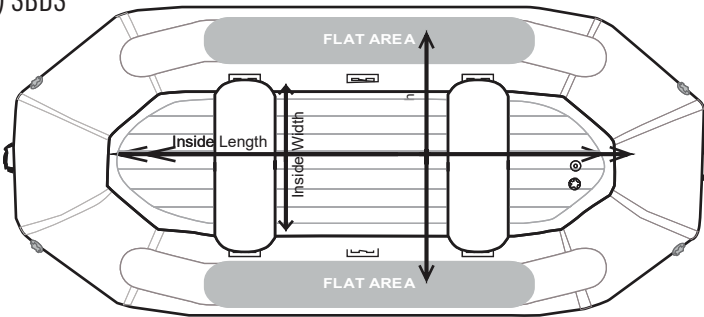

I-Beam (SB)
Drop-Stitch) SBDS