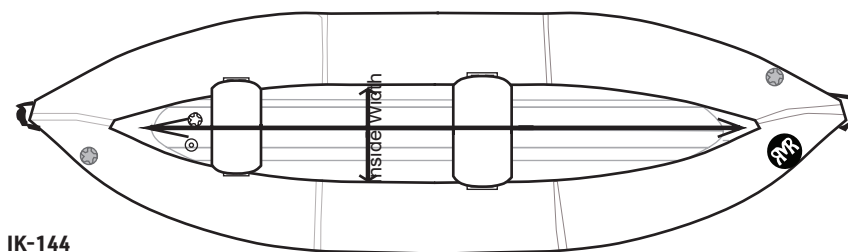

# Raft Measurements

Measurements may vary slightly, measure your raft before building a frame.

## Inflatable Kayaks

		Length	Width	Kick	Tube Diam.	D-Rings/ Handles	Inside L/W	Weight
Taylor IKs	IK-126	10'6"	40"	12"	11.5"	8/2	104"/18"	28 lbs
	IK-152	13'2"	43"	17"	12.5"	12/2	138"/18"	42 lbs

		Length	Width	Kick	Tube Diam.	D-Rings/ Handles	Inside L/W	Weight
Animas IKs	IK-123	10'8"	40"	12"	11"	10/2	108"/18"	35 lbs
	IK-144	12'3"	42"	12"	12"	14/2	122"/18"	52 lbs