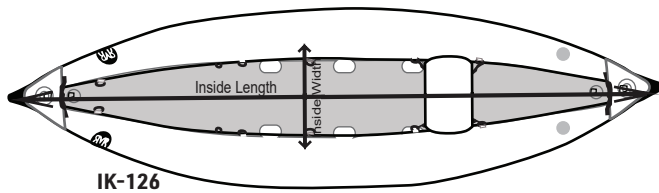

	Length	Width	Kick	Tube Diam.	D-Rings/ Handles	Inside L/W	Flat Area Length	Width c/c	Weight	Inside Depth Top of Tube to top of floor
<b>PK-159</b>	15'10"	90"	29"	23">20"	16/2/2	150">44"	68"	67"	199 lbs	15"

## Cat Tubes

	Length	Tube Diam.	D-Rings/ Handles	Flat Area Length	Weight
<b>CT-140</b>	14'	22"	4/16	95"	82 lbs
<b>CT-160</b>	16'	24"	6/16	122"	101 lbs

**CT-140**

**CT-160**

# Raft Measurements

Measurements may vary slightly, measure your raft before building a frame.

## Inflatable Kayaks

		Length	Width	Kick	Tube Diam.	D-Rings/ Handles	Inside L/W	Weight
Taylor IKs	IK-126	10'6"	40"	12"	11.5"	8/2	104"/18"	28 lbs
	IK-152	13'2"	43"	17"	12.5"	12/2	138"/18"	42 lbs

		Length	Width	Kick	Tube Diam.	D-Rings/ Handles	Inside L/W	Weight
Animas IKs	IK-123	10'8"	40"	12"	11"	10/2	108"/18"	35 lbs
	IK-144	12'3"	42"	12"	12"	14/2	122"/18"	52 lbs