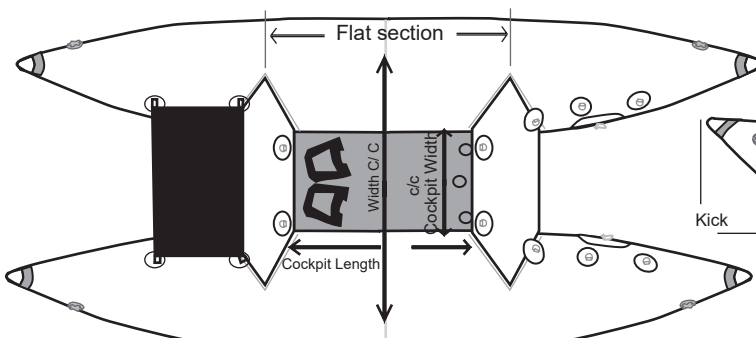

Length	Width	Kick	Tube Diam.	D-Rings/ Handles	Inside L/W	Flat Area Length	Width c/c	Weight	Inside Depth Top of Tube to top of floor
PC-120 PhatCat	11'10"	66"	25"	23"	12/2	47"	67"	35"	60 lbs	13"