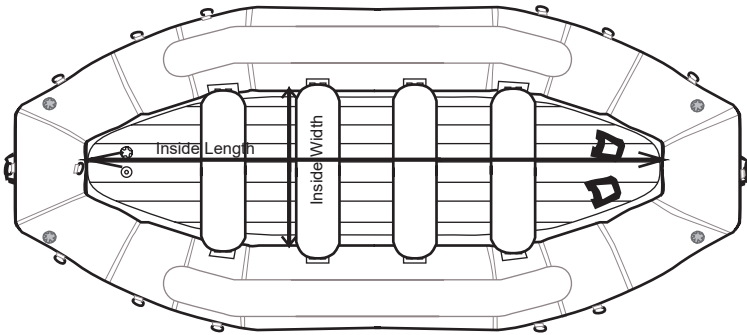

Length	Width	Kick	Tube Diam.	D-Rings/ Handles	Inside L/W	Flat Area Length	Width c/c	Weight	Inside Depth Top of Tube to top of floor
PK-159	15'10"	90"	29"	23">20"	16/2/2	150">44"	68"	67"	199 lbs	15"