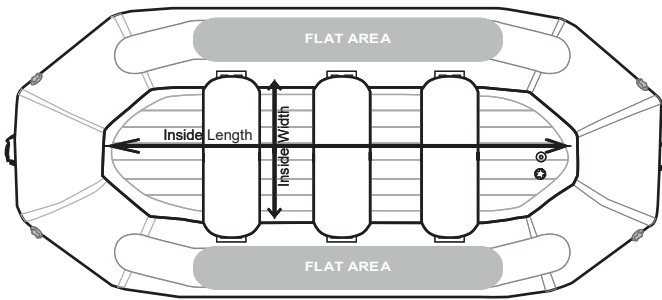

Length	Width	Kick	Tube Diam.	D-Rings/ Handles	Inside L/W	Flat Area Length	Width c/c	Weight	Inside Depth Top of Tube to top of floor
SB-120 SBDS-120	12'	74"	27"	18"	12/6	109"> 36"	64"	53"	122 lbs	10" SB 12" SBDS

	Length	Width	Kick	Tube Diam.	D-Rings/ Handles	Inside L/W	Flat Area Length	Width c/c	Weight	Inside Depth Top of Tube to top of floor
SB-130 SBDS-130	12'10"	75"	28"	19"	12/6	117"> 35"	64"	53"	141 lbs	11" SB 12" SBDS

	Length	Width	Kick	Tube Diam.	D-Rings/ Handles	Inside L/W	Flat Area Length	Width c/c	Weight	Inside Depth Top of Tube to top of floor
SB-140 SBDS-140	14'	85"	29"	20"	12/6	128"> 45"	81"	62"	168 lbs	12" SB 14" SBDS