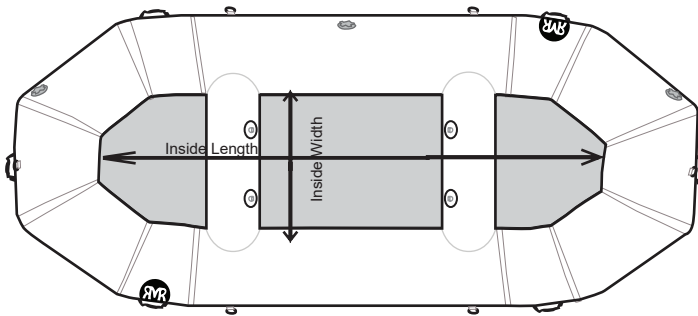

Raft Measurements

Rocky Mountain Rafts

Measurements may vary slightly, measure your raft before building a frame.

Livery Series

	Length	Width	Kick	Tube Diam.	D-Rings/Handles	Weight
LI-105	10'7"	65"	27"	18"	10/2	68 lbs

	Length	Width	Kick	Tube Diam.	D-Rings/Handles	Weight
LI-120	12'2"	73"	27"	18"	10/6	92 lbs

	Length	Width	Kick	Tube Diam.	D-Rings/Handles	Weight
LI-130	13"	75"	27"	19"	10/6	12 lbs