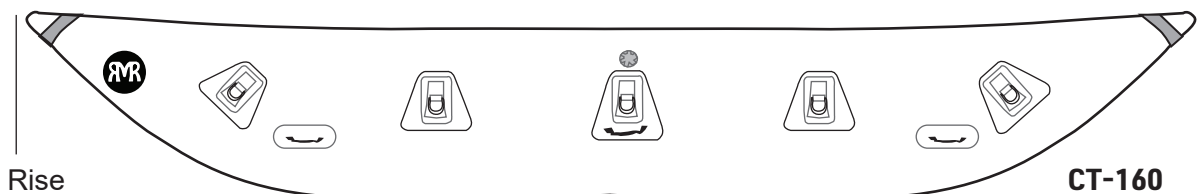

Raft Measurements

Rocky Mountain Rafts

Measurements may vary slightly, measure your raft before building a frame.

Peak Series

	Length	Width	Kick	Tube Diam.	D-Rings/ Handles	Inside L/W	Flat Area Length	Width c/c	Weight	Inside Depth Top of Tube to top of floor
PK-134	13'4"	73"	31"	20">18"	12/2/2	10'4">33"	70"	53"	140 lbs	10"

	Length	Width	Kick	Tube Diam.	D-Rings/ Handles	Inside L/W	Flat Area Length	Width c/c	Weight	Inside Depth Top of Tube to top of floor
PK-159	15'10"	90"	29"	23">20"	16/2/2	150">44"	68"	67"	199 lbs	15"

Cat Tubes

	Length	Tube Diam.	D-Rings/ Handles	Flat Area Length	Weight
CT-140	14'	22"	4/16	95"	82 lbs
CT-160	16'	24"	6/16	122"	101 lbs

CT-160