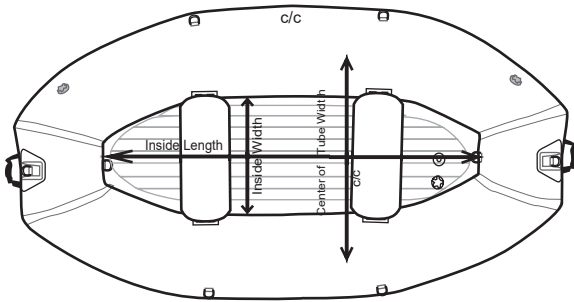

# Raft Measurements

Rocky Mountain Rafts

Measurements may vary slightly, measure your raft before building a frame.

## Play Boats

	Length	Width	Kick	Tube Diam.	D-Rings/ Handles	Inside L/W	Flat Area Length	Width c/c	Weight	Inside Depth Top of Tube to top of floor
<b>SB-95 ThunderCloud</b>	9'7"	66"	26"	20"> 18.5"	8/2	80"> 26"	28"	46"	77 lbs	12"

	Length	Width	Kick	Tube Diam.	D-Rings/ Handles	Inside L/W	Flat Area Length	Width c/c	Weight	Inside Depth Top of Tube to top of floor
<b>SB-105 The Storm</b>	10'6"	66"	26"	19"	8/2	84"> 28"	56"	47"	102 lbs	10"

	Length	Width	Kick	Tube Diam.	D-Rings/ Handles	Inside L/W	Flat Area Length	Width c/c	Weight	Inside Depth Top of Tube to top of floor
<b>SB-120 SBDS-120</b>	12'	74"	27"	18"	12/6	109"> 36"	64"	53"	122 lbs	10" SB 12" SBDS