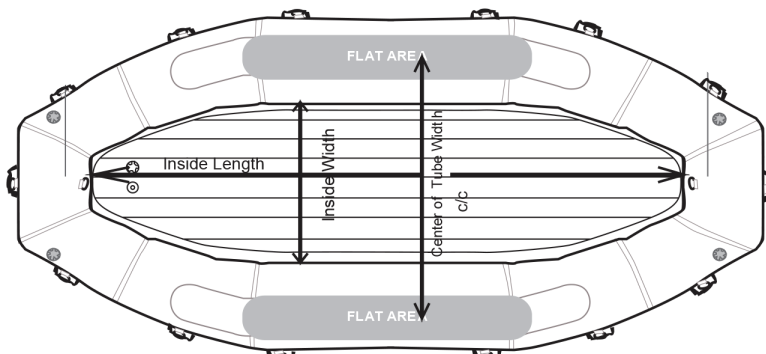

	Length	Width	Kick	Tube Diam.	D-Rings/ Handles	Inside L/W	Flat Area Length	Width c/c	Weight	Inside Depth Top of Tube to top of floor
<b>SB-130 SBDS-130</b>	12'10"	75"	28"	19"	12/6	117"> 35"	64"	53"	141 lbs	11" SB 12" SBDS

	Length	Width	Kick	Tube Diam.	D-Rings/ Handles	Inside L/W	Flat Area Length	Width c/c	Weight	Inside Depth Top of Tube to top of floor
<b>SB-140 SBDS-140</b>	14'	85"	29"	20"	12/6	128"> 45"	81"	62"	168 lbs	12" SB 14" SBDS

	Length	Width	Kick	Tube Diam.	D-Rings/ Handles	Inside L/W	Flat Area Length	Width c/c	Weight	Inside Depth Top of Tube to top of floor
<b>SB-140 SBDS-140</b>	16'	92"	31"	22"	12/8	148"> 47"	87"	69"	195 lbs	14" SB 16" SBDS

I-Beam (SB)  
Drop-Stitch) SBDS

	Length	Width	Kick	Tube Diam.	D-Rings/ Handles	Inside L/W	Flat Area Length	Width c/c	Weight	Inside Depth Top of Tube to top of floor
<b>SB-180</b>	18'	100.5"	33"	25"	18/2	169"> 50"	92"	46"	77 lbs	12"