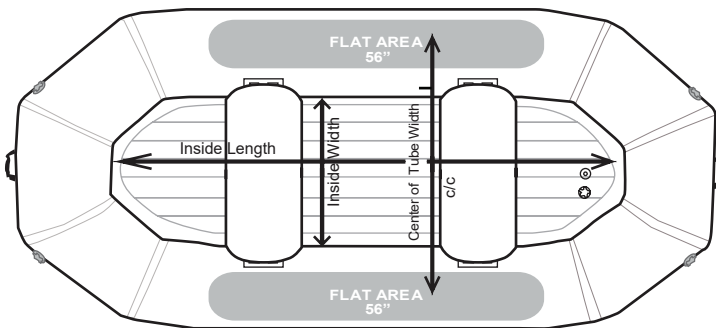

# Raft Measurements

Rocky Mountain Rafts

Measurements may vary slightly, measure your raft before building a frame.

## Play Boats

	Length	Width	Kick	Tube Diam.	D-Rings/ Handles	Inside L/W	Flat Area Length	Width c/c	Weight	Inside Depth Top of Tube to top of floor
<b>SB-95 ThunderCloud</b>	9'7"	66"	26"	20"> 18.5"	8/2	80"> 26"	28"	46"	77 lbs	12"

	Length	Width	Kick	Tube Diam.	D-Rings/ Handles	Inside L/W	Flat Area Length	Width c/c	Weight	Inside Depth Top of Tube to top of floor
<b>SB-105 The Storm</b>	10'6"	66"	26"	19"	8/2	84"> 28"	56"	47"	102 lbs	10"