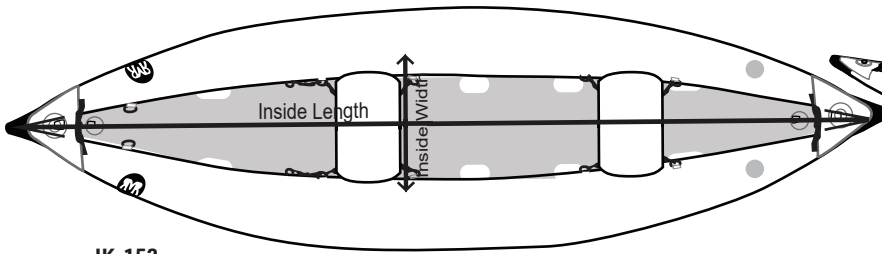

Raft Measurements

Measurements may vary slightly, measure your raft before building a frame.

Inflatable Kayaks

		Length	Width	Kick	Tube Diam.	D-Rings/ Handles	Inside L/W	Weight
Taylor IKs	IK-126	10'6"	40"	12"	11.5"	8/2	104"/18"	28 lbs
	IK-152	13'2"	43"	17"	12.5"	12/2	138"/18"	42 lbs